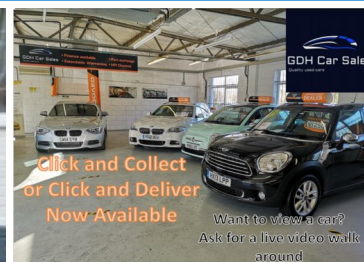

# GDH Car Sales

Quality used cars

## 2013(13) Mini Countryman 2.0 Cooper D 5dr Auto NOW...

## SOLD

Click and Collect  
or Click and Deliver  
Now Available

Want to view a car?  
Ask for a live video walk  
around

### AA

This dealer has signed up to our **Dealer Promise.**

- Free history check
- 6 months (minimum) MOT
- Free 12 months Breakdown cover

aacars.com

**Engine:** Diesel  
**Body:** Hatchback  
**Gearbox:** Automatic  
**Capacity:** 1995cc  
**Colour:** Black  
**Mileage:** 63,000  
**CO<sup>2</sup>:** 149g/km  
**MPG:** 50.4mpg  
**Top Speed:** 112mph  
**BHP:** 110bhp  
**Insurance Grp:** 17E